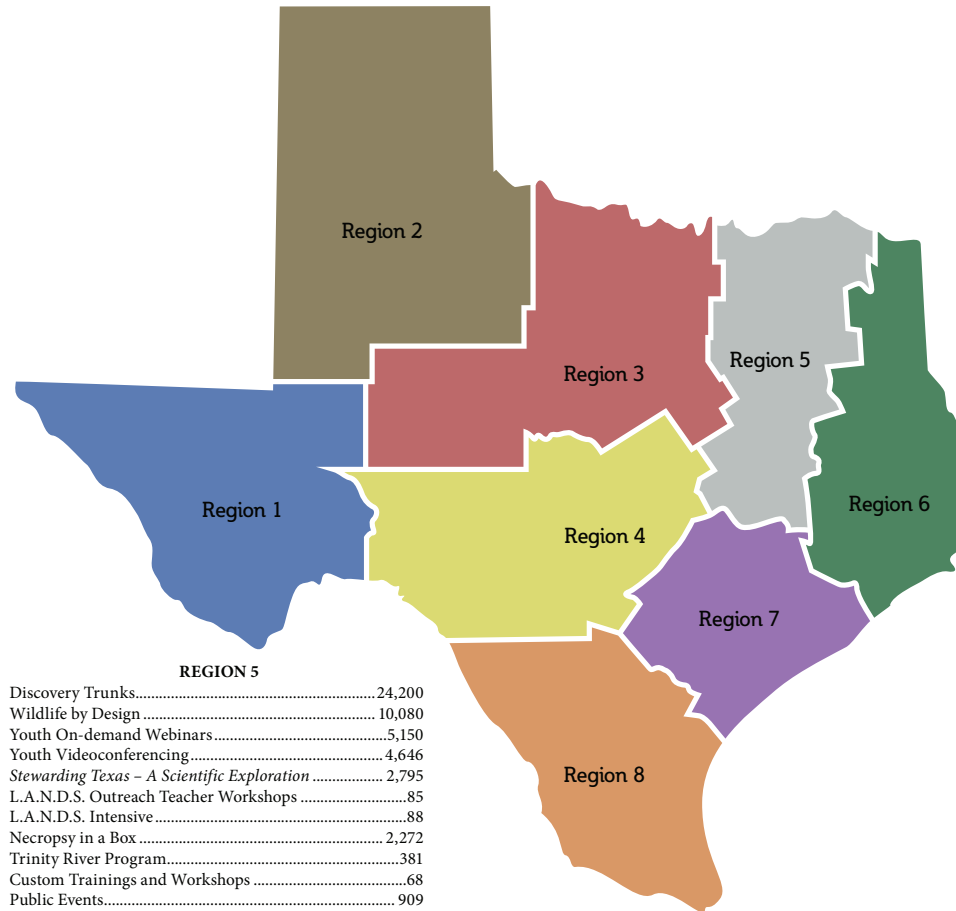

REGION 5

Discovery Trunks.....	24,200
Wildlife by Design	10,080
Youth On-demand Webinars.....	5,150
Youth Videoconferencing.....	4,646
<i>Stewarding Texas – A Scientific Exploration</i>	2,795
L.A.N.D.S. Outreach Teacher Workshops	85
L.A.N.D.S. Intensive	88
Necropsy in a Box	2,272
Trinity River Program.....	381
Custom Trainings and Workshops	366
Public Events.....	909

REGION 6

Discovery Trunks.....	38,186
Wildlife by Design	23,158
Youth On-demand Webinars.....	4,134
Youth Videoconferencing.....	5,398
<i>Stewarding Texas – A Scientific Exploration</i>	667
L.A.N.D.S. Outreach Teacher Workshops	317
L.A.N.D.S. Intensive	1,303
Necropsy in a Box	3,855
Trinity River Program.....	328
L.A.N.D.S. Intensive Volunteer Training.....	30
Custom Trainings and Workshops	109
Adult Education Events.....	959
Public Events.....	16,368

REGION 7

Discovery Trunks.....	20,679
Wildlife by Design	4,641
Youth On-demand Webinars.....	2,955
Youth Videoconferencing.....	6,095
<i>Stewarding Texas – A Scientific Exploration</i>	484
L.A.N.D.S. Outreach Teacher Workshops	95
L.A.N.D.S. Intensive	1,768
Necropsy in a Box	1,317
L.A.N.D.S. Intensive Volunteer Training.....	12
Adult Education Events.....	98
Public Events.....	270

REGION 8

Discovery Trunks.....	18,597
Wildlife by Design	25,586
Youth On-demand Webinars.....	3,613
Youth Videoconferencing.....	4,368
<i>Stewarding Texas – A Scientific Exploration</i>	2,290
L.A.N.D.S. Outreach Teacher Workshops	335
L.A.N.D.S. Intensive	313
Necropsy in a Box	1,593
Custom Trainings and Workshops	49
Adult Education Events.....	45
Public Events.....	5,365

STATEWIDE

Discovery Trunks.....	174,150
Wildlife by Design	82,220
Youth On-demand Webinars.....	32,188
Youth Videoconferencing.....	43,362
<i>Stewarding Texas – A Scientific Exploration</i>	10,272
L.A.N.D.S. Outreach Teacher Workshops	1,035
L.A.N.D.S. Intensive	7,841
Necropsy in a Box	12,655
Trinity River Program.....	1,828
L.A.N.D.S. Intensive Volunteer Training.....	15
L.A.N.D.S. Intensive Volunteer Training.....	90
Custom Trainings and Workshops	363
Adult Education Events.....	1,809
Public Events.....	84,297