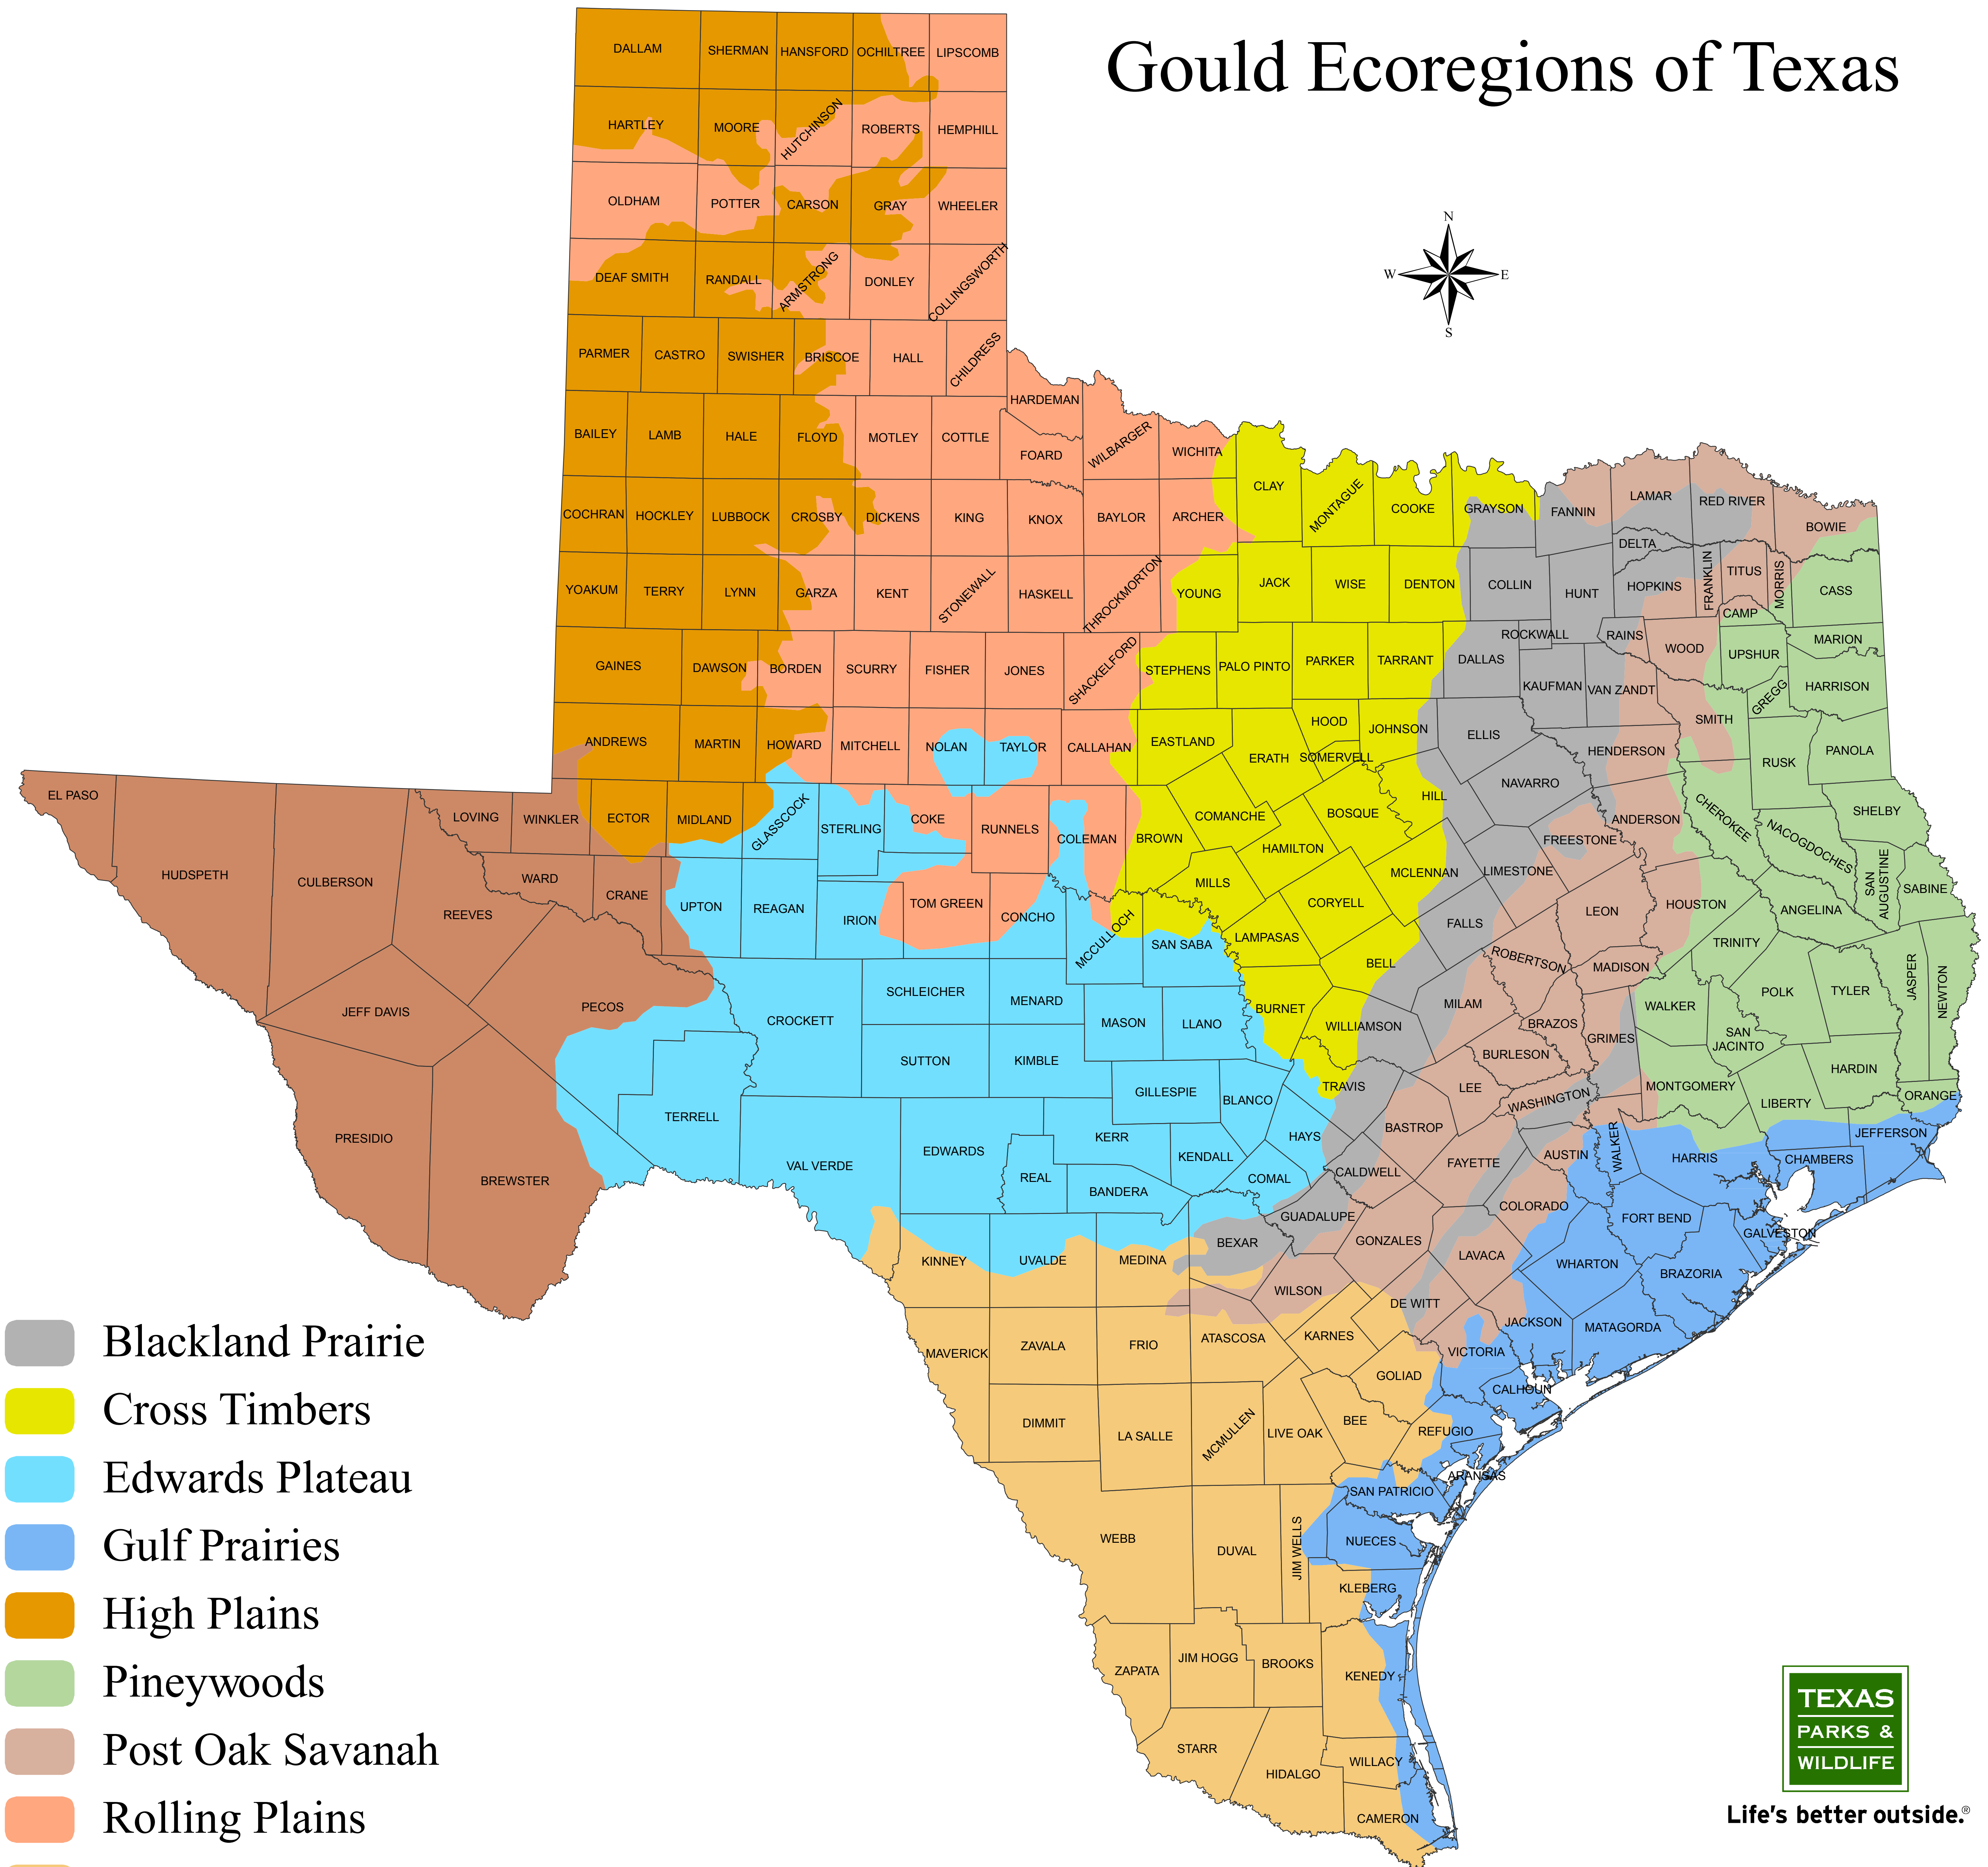

Gould Ecoregions of Texas

- Blackland Prairie
- Cross Timbers
- Edwards Plateau
- Gulf Prairies
- High Plains
- Pineywoods
- Post Oak Savannah
- Rolling Plains
- South Texas Plains
- Trans-Pecos

Life's better outside.®

Source: Gould, F. W., Hoffman, G. O., and Rechenthin, C. A. 1960. Vegetational areas of Texas, Texas A & M University. Texas Agricultural Experiment Station, Leaflet No. 492 (here modified by the Texas Parks and Wildlife Department).